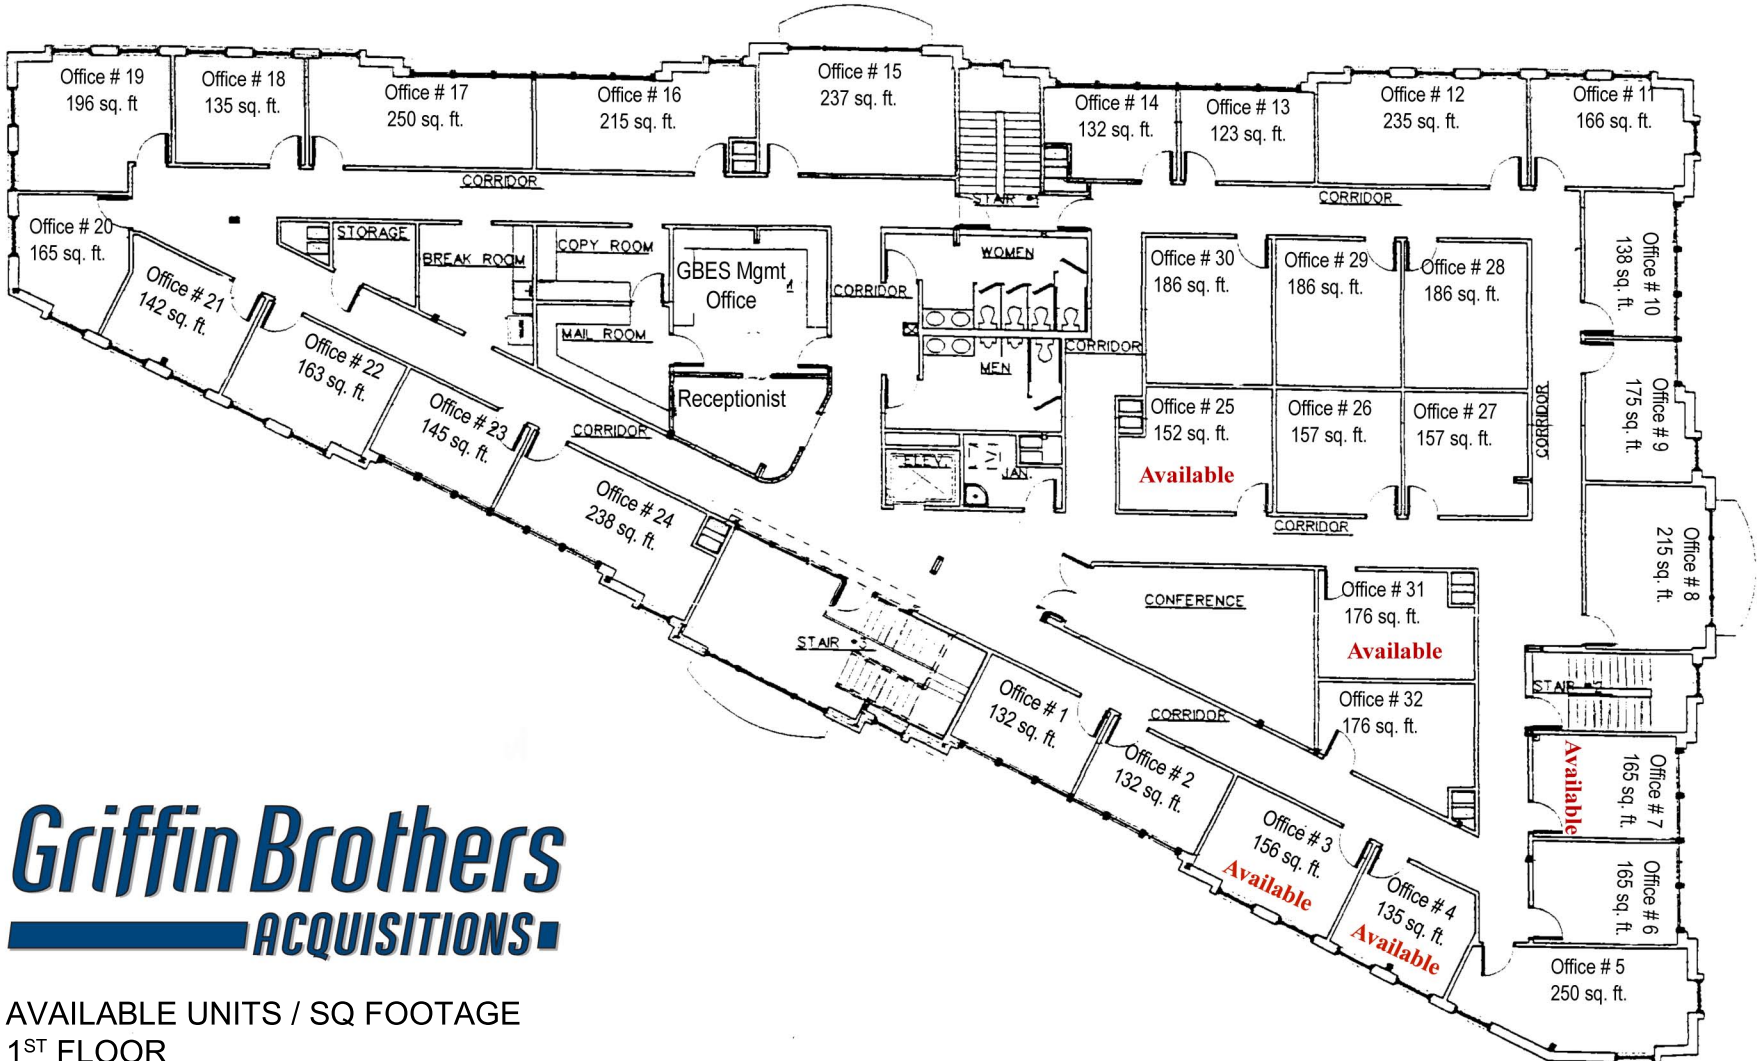

The Griffin Building - Executive Suites

19109 W. Catawba Avenue, Suite 200, Cornelius, NC 28031 • 704.896.6650

Griffin Brothers
ACQUISITIONS

AVAILABLE UNITS / SQ FOOTAGE
1ST FLOOR

The Griffin Building - Executive Suites

19109 W. Catawba Avenue, Suite 200, Cornelius, NC 28031 • 704.896.6650

Griffin Brothers
ACQUISITIONS

AVAILABLE UNITS / SQ FOOTAGE
2ND FLOOR

Suite 7
165 Sq Ft

Suite 3
156 Sq Ft

Suite 4
135 Sq Ft