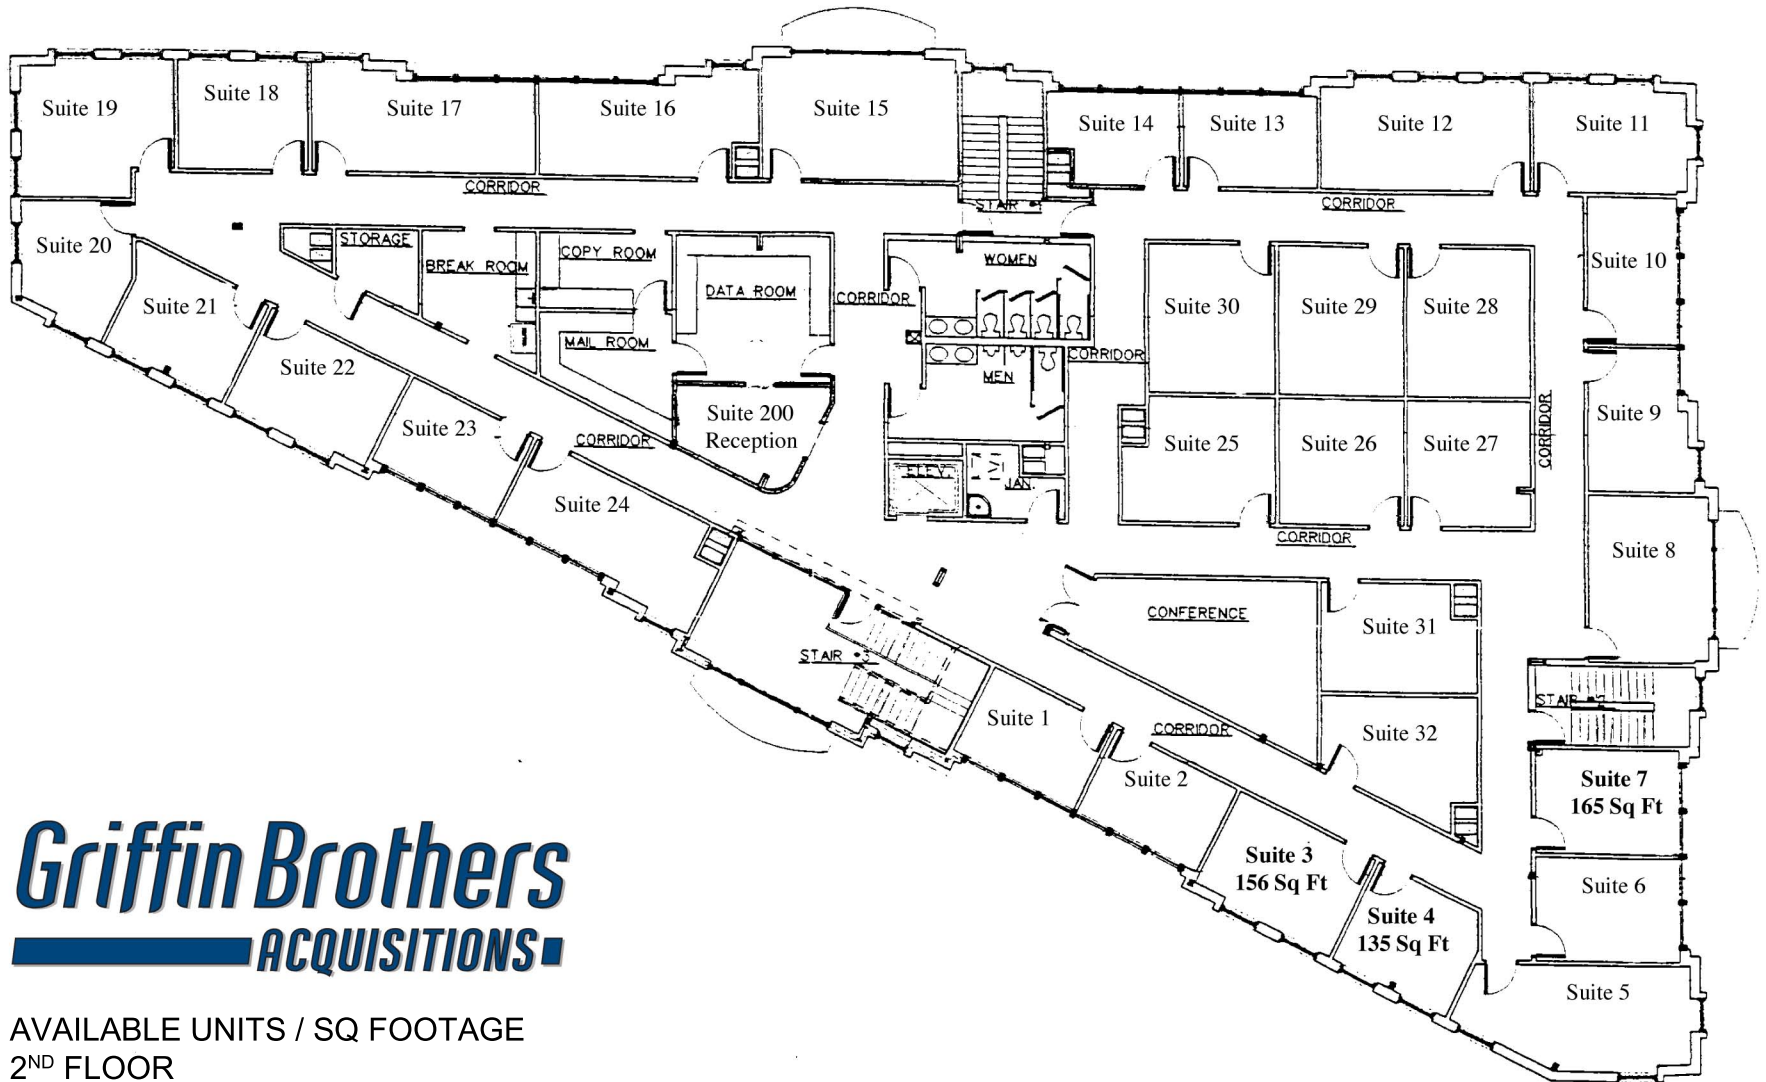

The Griffin Building - Executive Suites

19109 W. Catawba Avenue, Suite 200, Cornelius, NC 28031 • 704.896.6650

Griffin Brothers
ACQUISITIONS

AVAILABLE UNITS / SQ FOOTAGE
1ST FLOOR

The Griffin Building - Executive Suites

19109 W. Catawba Avenue, Suite 200, Cornelius, NC 28031 • 704.896.6650

Griffin Brothers
ACQUISITIONS

AVAILABLE UNITS / SQ FOOTAGE
2ND FLOOR

Suite 7
165 Sq Ft

Suite 3
156 Sq Ft

Suite 4
135 Sq Ft